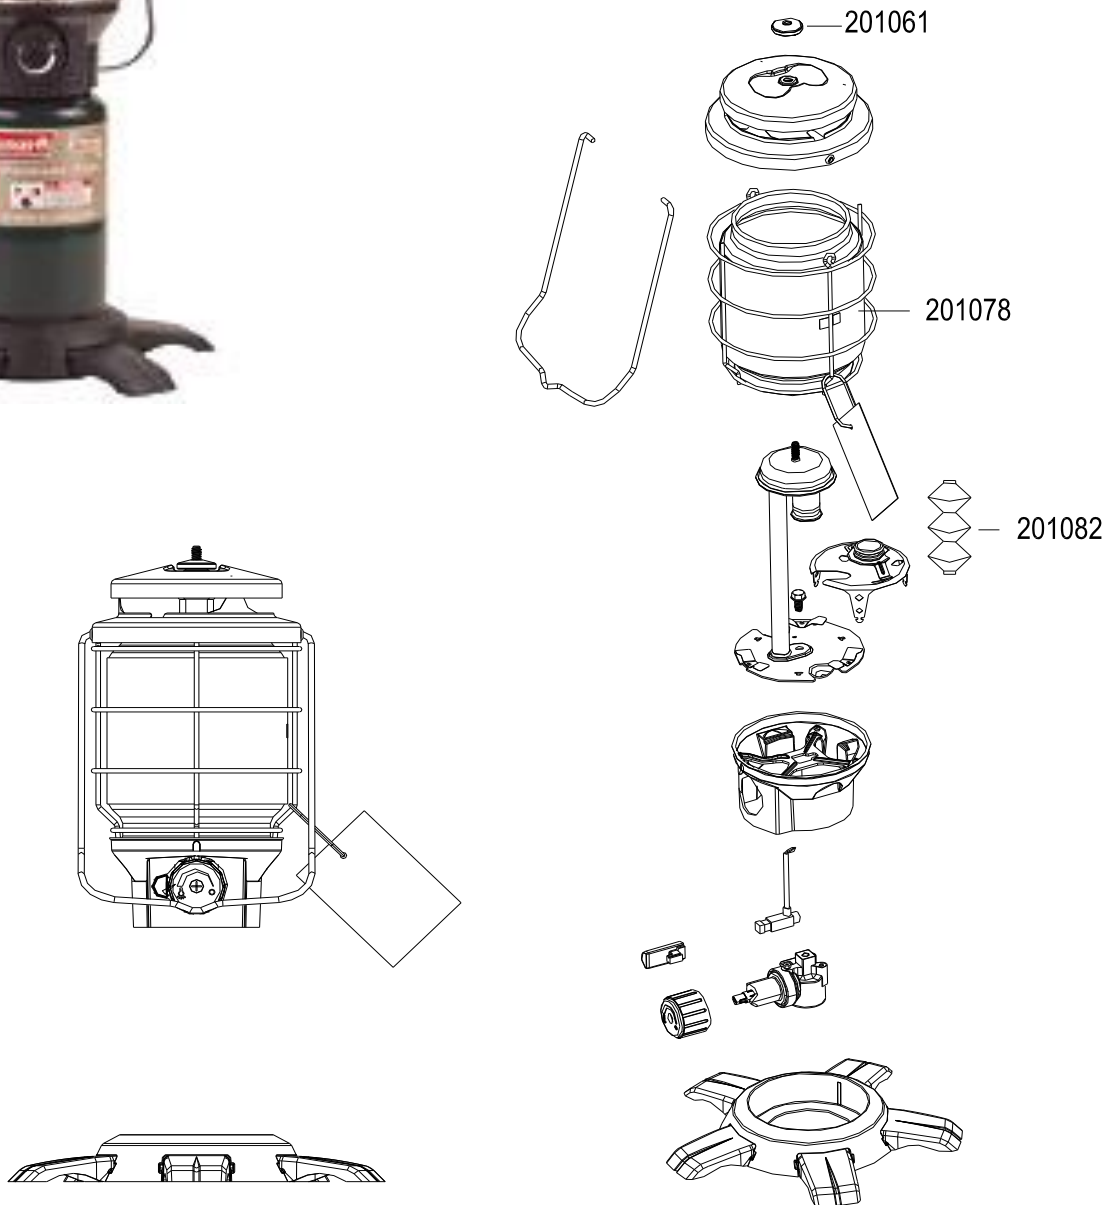

NORTHSTAR PERFECTFLOW

SPARE PARTS REF.	POINTS	EN DESCRIPTIONS	FR DESCRIPTIONS
201061	50	CAP SCREW (X2)	ECROU CHAPEAU (X2)
201078	140	GLOBE	VERRE
201082	90	MANTLE (X3)	MANCHON (X3)