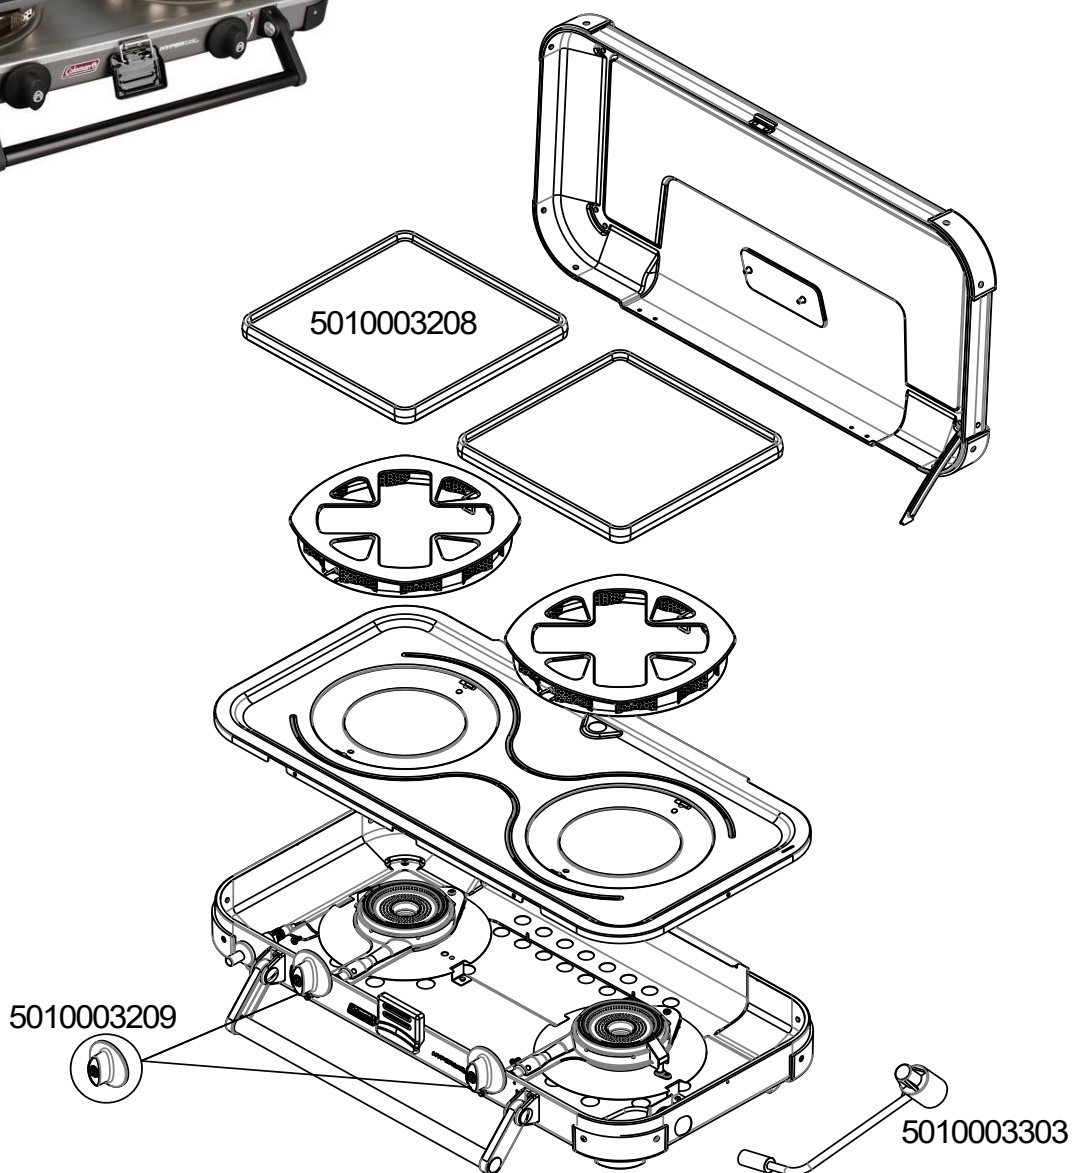

**STOVE / RECHAUD
GLADIATOR SERIES
(FYRECHAMPION)**

SPARE PARTS REF.	POINTS	EN DESCRIPTIONS	FR DESCRIPTIONS
5010003208	90	GRIDDLE	PLAQUE DE CUISSON
5010003209	30	KNOB (X1)	VOLANT (X2)
5010003303	160	REGULATOR	DETENDEUR