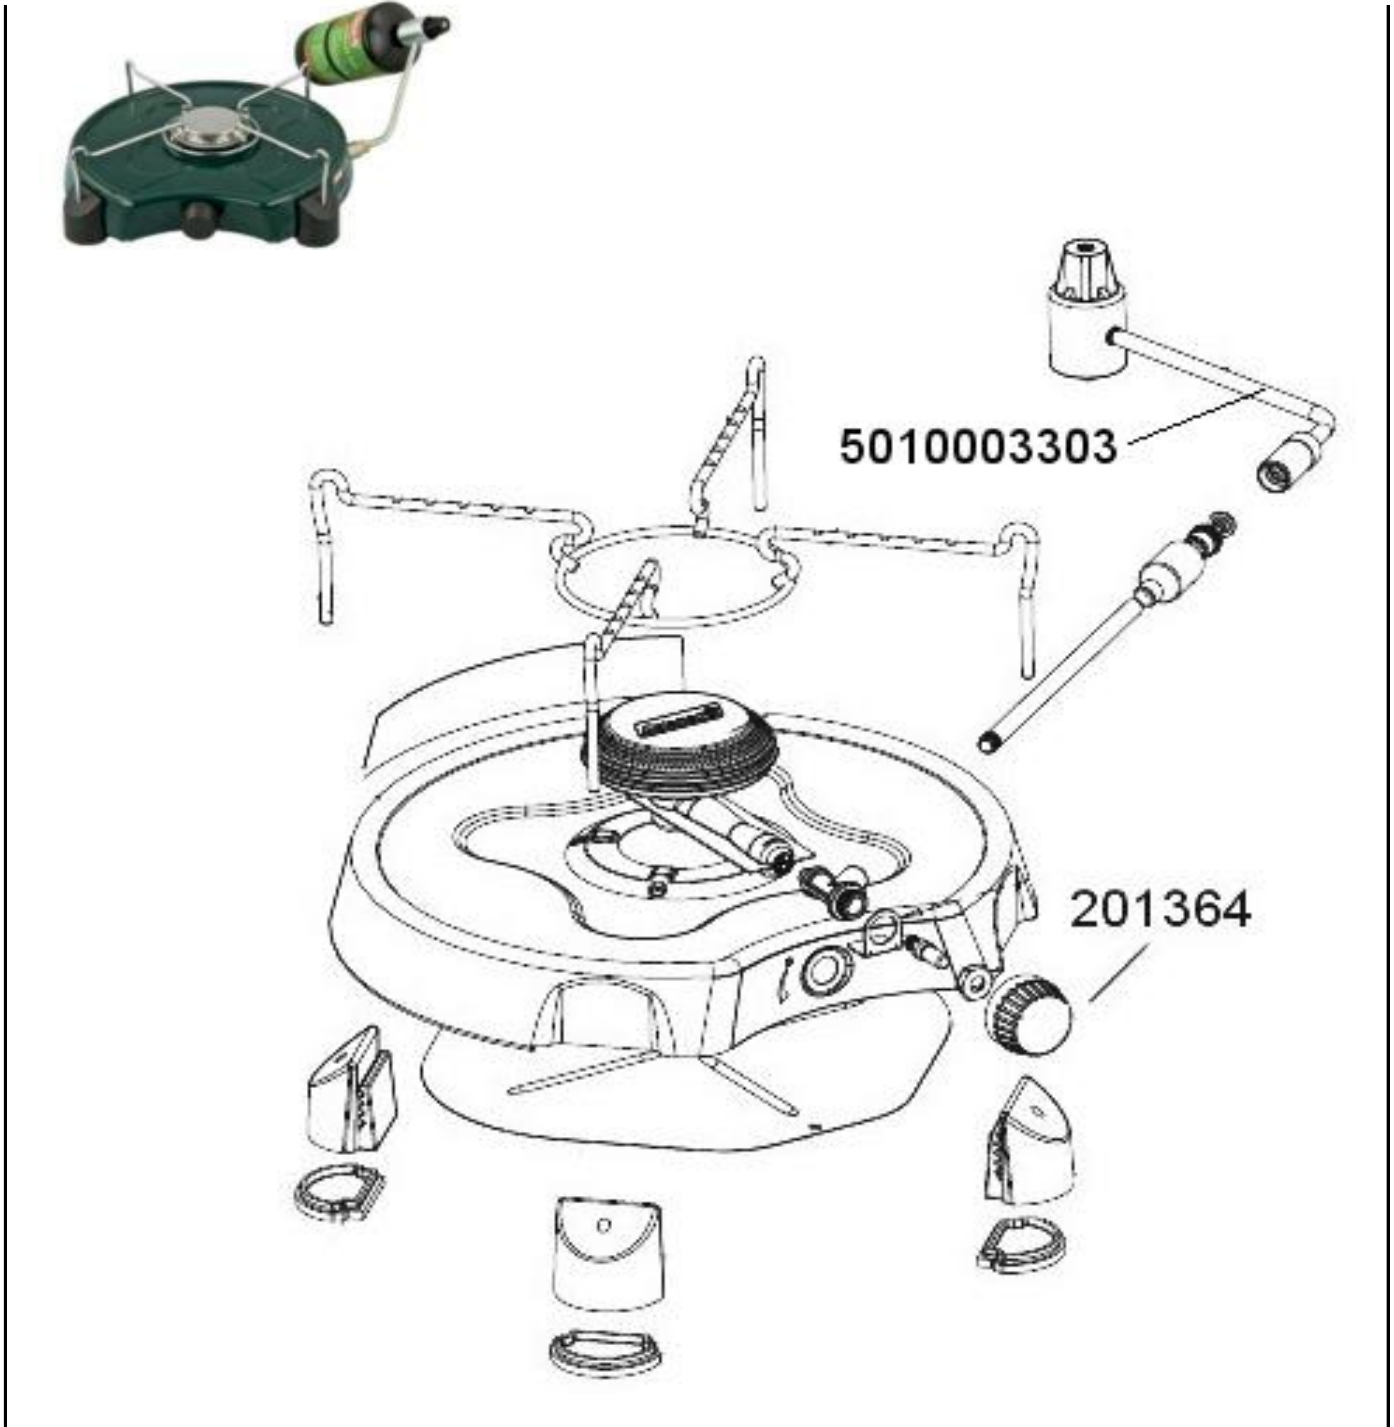

**STOVE / RECHAUD :
POWERPACK SINGLE BURNER
STOVE**

SPARE PARTS REF.	POINTS	EN DESCRIPTIONS	FR DESCRIPTIONS
201364	50	KNOB (X3)	VOLANT ROBINET (X3)
5010003303	160	REGULATOR	DETENDEUR