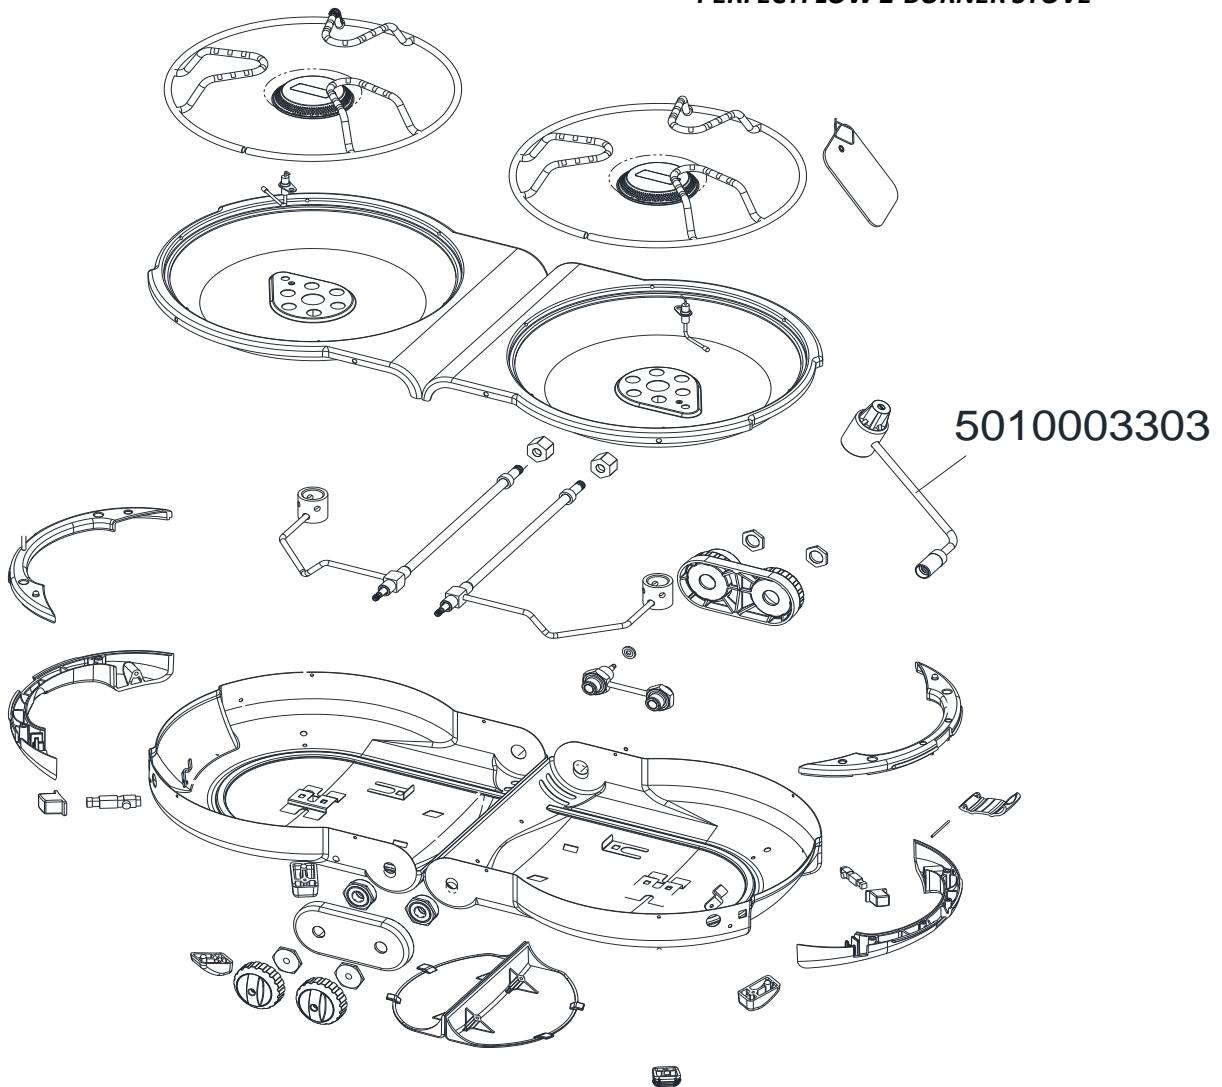

**2 BURNER STOVE / RECHAUD 2 FEUX  
PERFECTFLOW FOLD'N GO  
PERFECTFLOW 2-BURNER STOVE**

**PERFECTFLOW FOLD'N GO**

**PERFECTFLOW 2-BURNER STOVE**

SPARE PARTS REF.	POINTS	EN DESCRIPTIONS	FR DESCRIPTIONS	PERFECTFLOW FOLD'N GO	PERFECTFLOW 2-BURNER STOVE
5010003303	160	REGULATOR	DETENDEUR	X	X