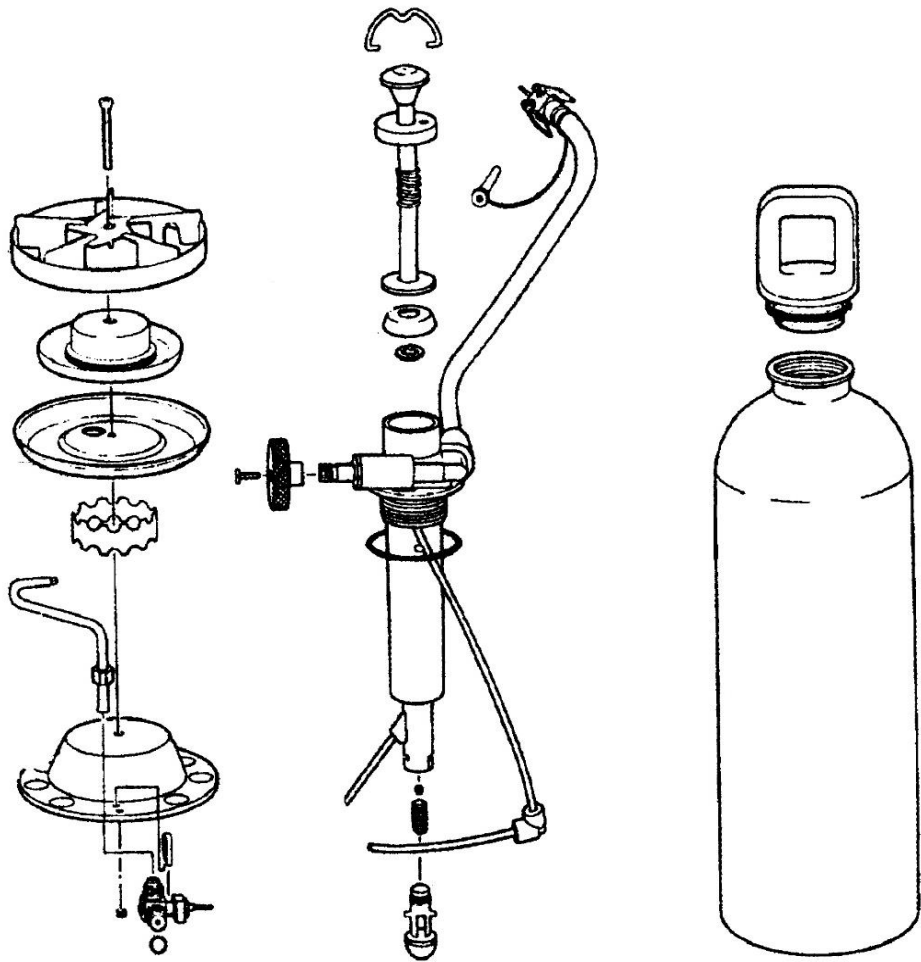

**APEX II STOVE (445)
RECHAUD APEX II**

201018

SPARE PARTS REF.	POINTS	EN DESCRIPTIONS	FR DESCRIPTIONS
201018	70	FILTER FUNNEL	ENTONNOIR